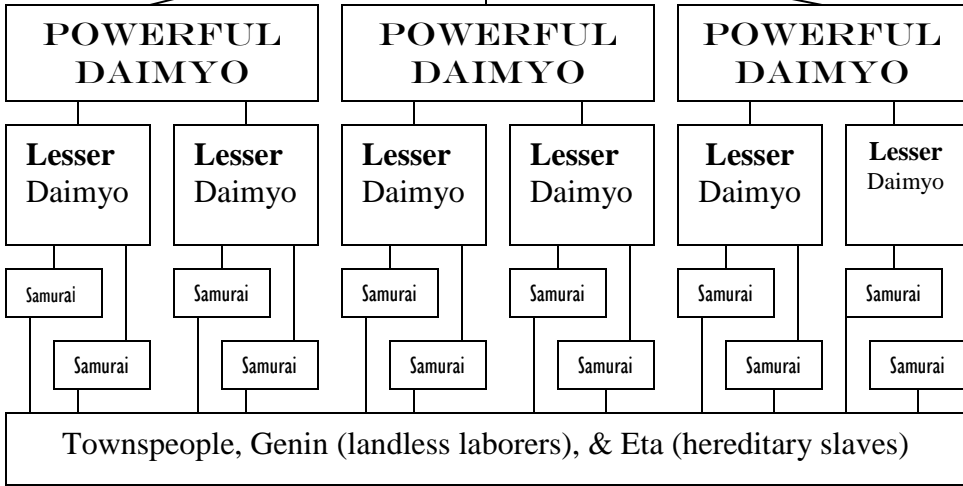

# FEUDALISM

FREEMAN-PEDIA

**JAPAN**

**EUROPE**

**EMPEROR**

Eta → Class of hereditary slaves

Shoen → Japanese Manor (tax exempt farmland) usually several villages in

Bushido → Samurai code of ethics

Han → Fiefs

**KING**

Manorate →

Vassal → Subordinate

Serfs → Slaves bound to land

Chivalry → Code of ethics for knights

Fief → Land granted to people by the lord in return for loyalty